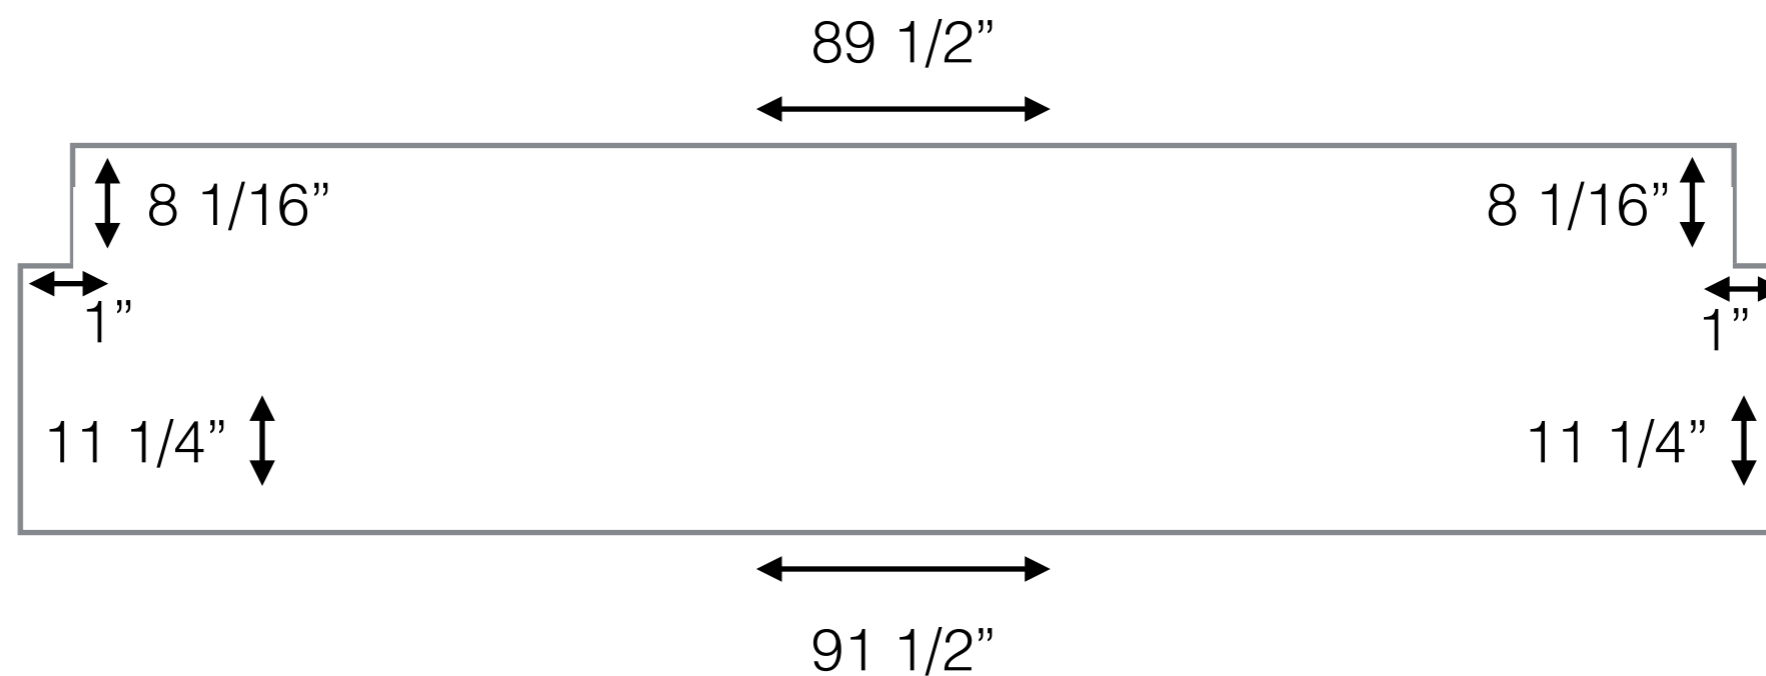

## Mirson Window Seat Order

\*Total Cushion/fabric Thickness to bottom of window trim: 2 5/8"